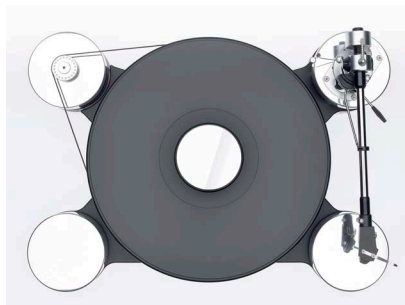

RÄKE HIFI/VERTRIEB GMBH · IRLNFELDER WEG 43 · 51467 BERGISCH GLADBACH
TEL.: +49 2202 310 46 · FAX: +49 2202 368 44 · TRANSROTORHIFI@AOL.COM · WWW.TRANSROTOR.DE

DISTRIBUTION IN CANADA BY:
TRI-CELL ENTERPRISES · 391 HANLAN ROAD UNIT 5 · WOODBRIDGE, ONTARIO · L4L 3T1
TEL: (905) 265-7870 · FAX: (905) 265-7868 · TOLL-FREE: +1 (800) 263-8151
WWW.TRICELLENTERPRISES.COM · DAVID.TRICELL@BELLNET.CA